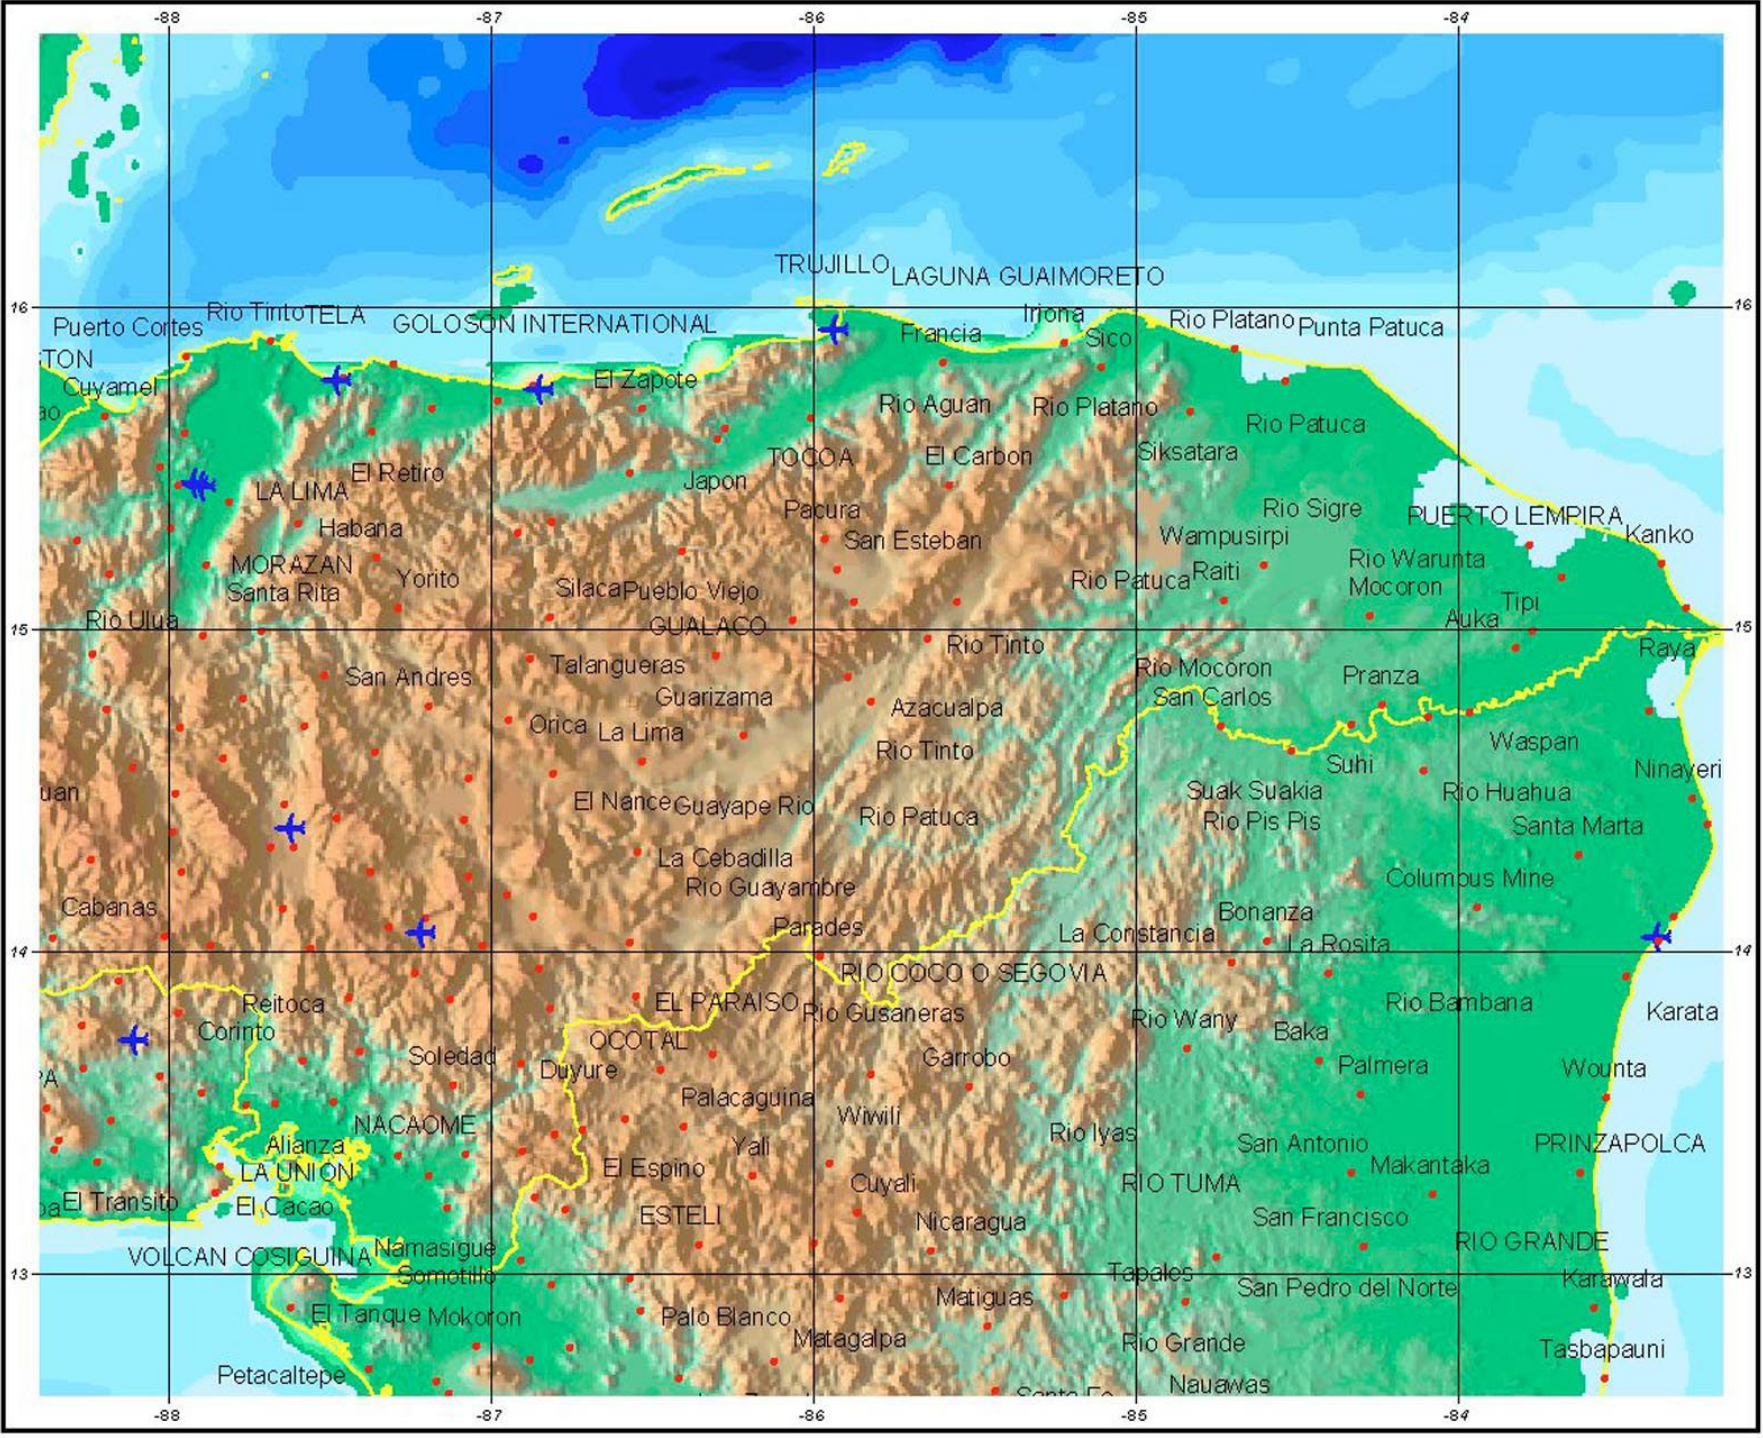

Honduras & Nicaragua

Cities and Towns

- Airport
- City/Town/Village
- Country outline

Scale: 1:2,000,000

Geographic Projection

CINDI: Center for Integration of Natural Disaster Information
 For additional information - Telephone: (703) 648-6059