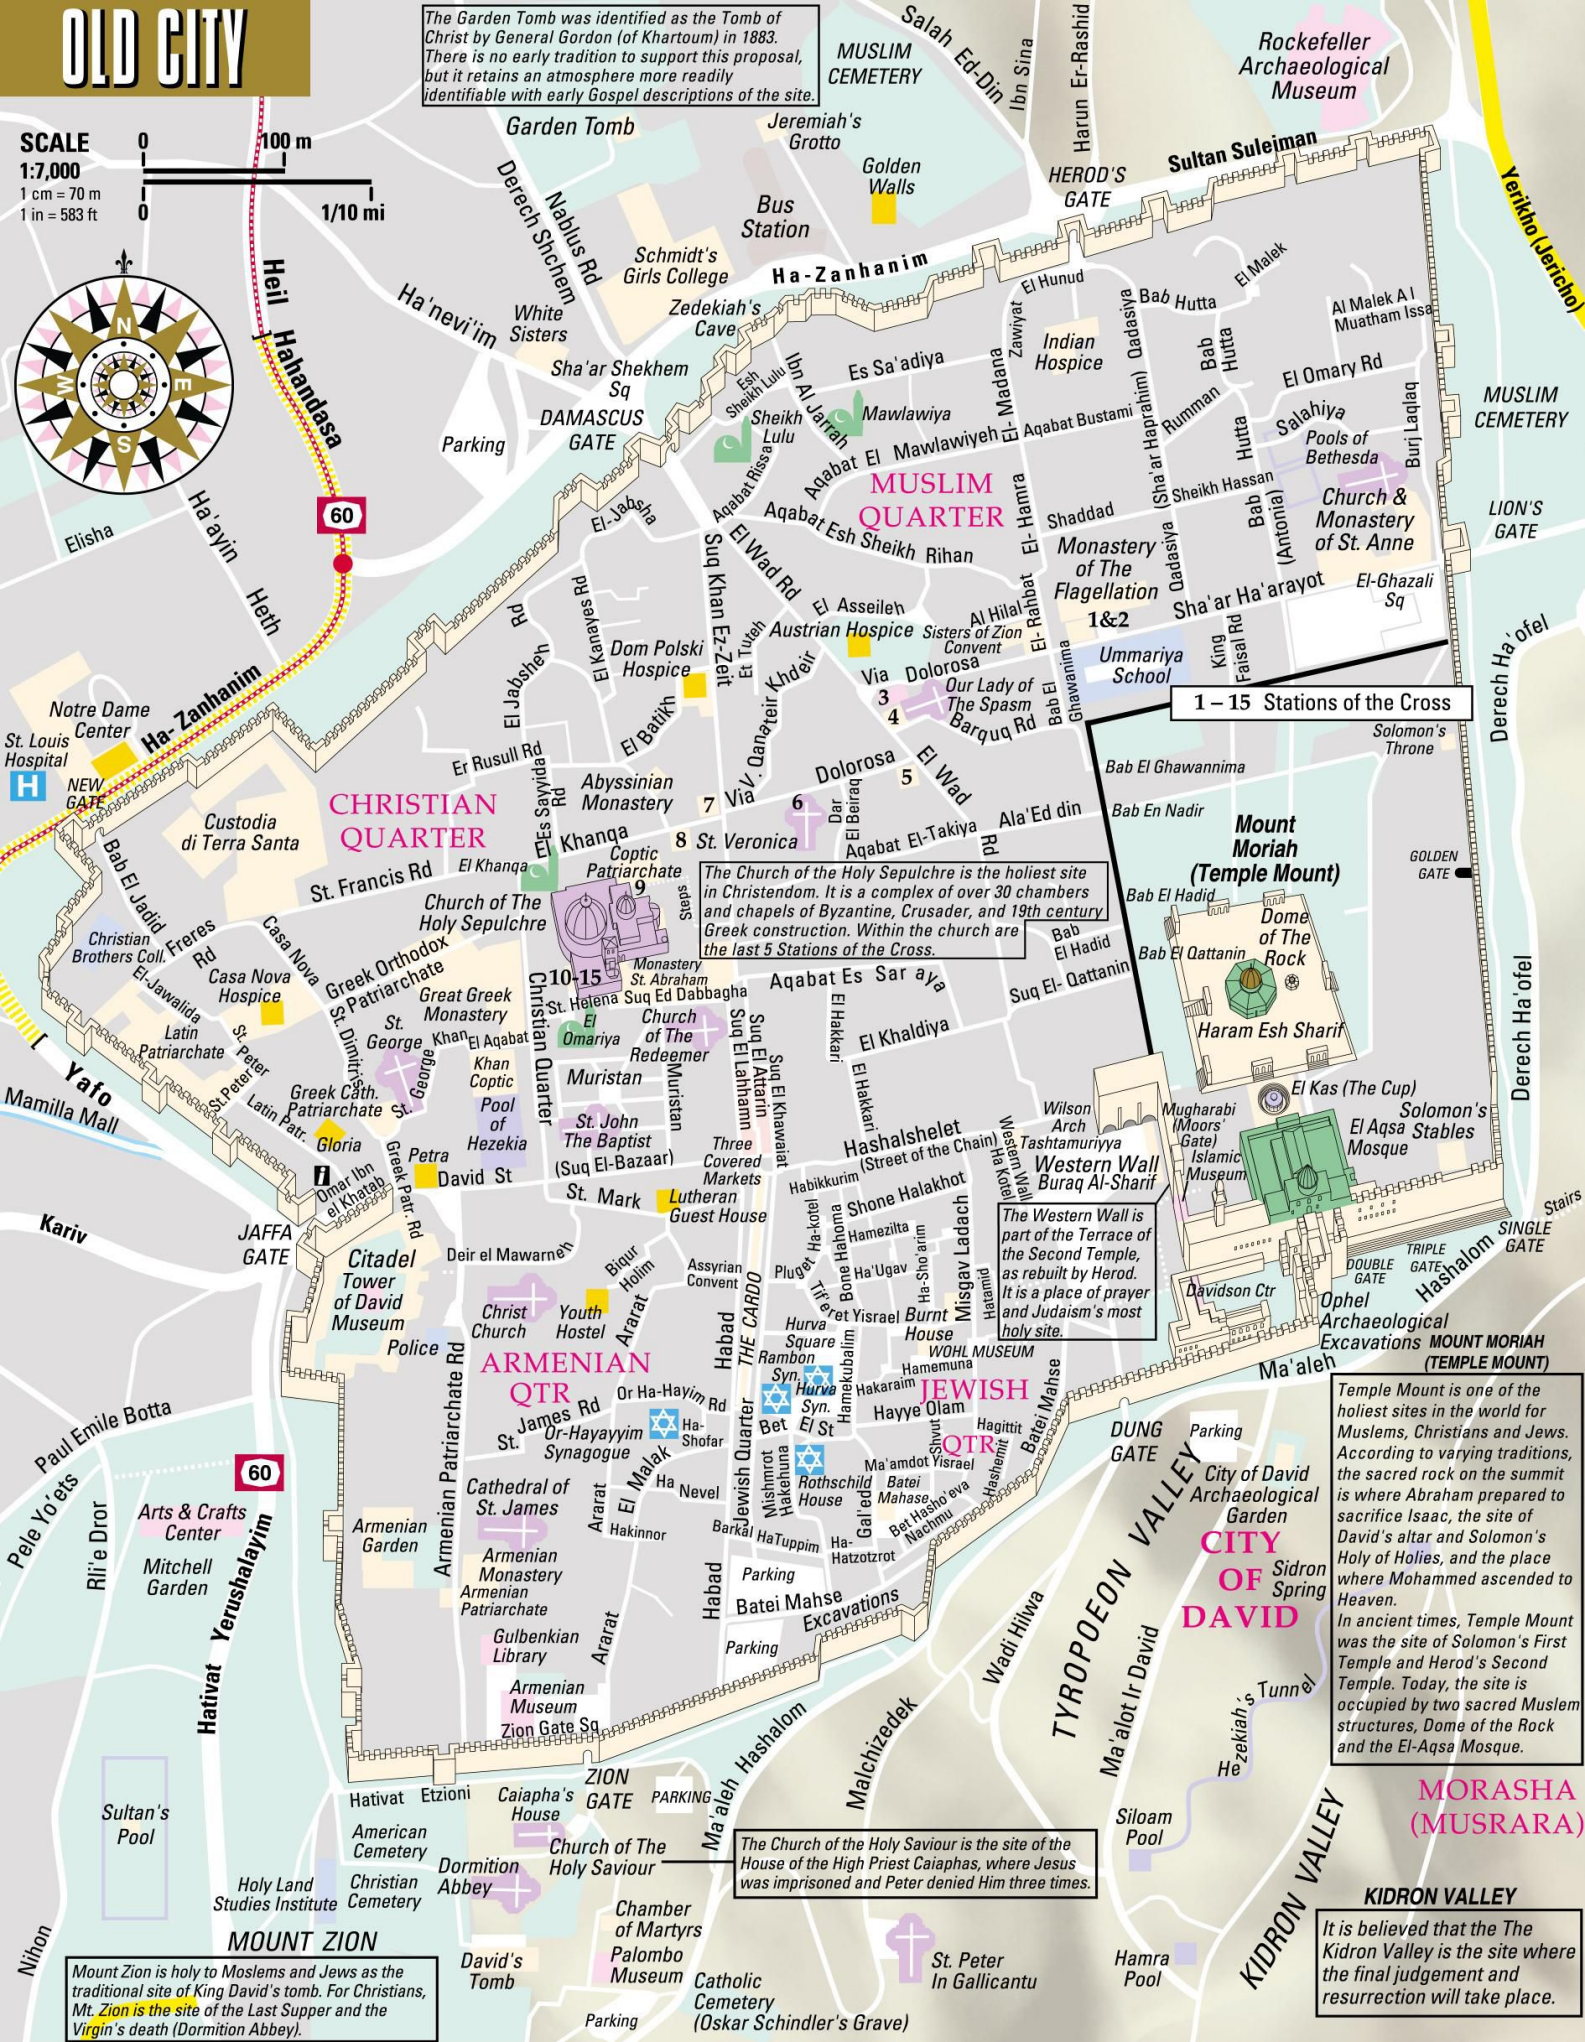

OLD CITY

The Garden Tomb was identified as the Tomb of Christ by General Gordon (of Khartoum) in 1883. There is no early tradition to support this proposal, but it retains an atmosphere more readily identifiable with early Gospel descriptions of the site.

SCALE
1:7,000
1 cm = 70 m
1 in = 583 ft

St. Louis Hospital
H

Mamilla Mall

Paul Emile Botta

MOUNT ZION
Mount Zion is holy to Moslems and Jews as the traditional site of King David's tomb. For Christians, Mt. Zion is the site of the Last Supper and the Virgin's death (Dormition Abbey).

CHRISTIAN QUARTER

ARMENIAN QTR

JEWISH QTR

MUSLIM QUARTER

CITY OF DAVID

MORASHA (MUSRARA)

The Church of the Holy Sepulchre is the holiest site in Christendom. It is a complex of over 30 chambers and chapels of Byzantine, Crusader, and 19th century Greek construction. Within the church are the last 5 Stations of the Cross.

The Western Wall is part of the Terrace of the Second Temple, as rebuilt by Herod. It is a place of prayer and Judaism's most holy site.

The Church of the Holy Saviour is the site of the House of the High Priest Caiaphas, where Jesus was imprisoned and Peter denied Him three times.

Temple Mount is one of the holiest sites in the world for Moslems, Christians and Jews. According to varying traditions, the sacred rock on the summit is where Abraham prepared to sacrifice Isaac, the site of David's altar and Solomon's Holy of Holies, and the place where Mohammed ascended to Heaven. In ancient times, Temple Mount was the site of Solomon's First Temple and Herod's Second Temple. Today, the site is occupied by two sacred Muslim structures, Dome of the Rock and the El-Aqsa Mosque.

It is believed that the The Kidron Valley is the site where the final judgement and resurrection will take place.

1 - 15 Stations of the Cross

Sultan's Pool

Holy Land Studies Institute

David's Tomb

Chamber of Martyrs

Palombo Museum

Catholic Cemetery (Oskar Schindler's Grave)

St. Peter In Gallicantu

Hamra Pool

Siloam Pool

Wadi Hiliwa

Ninon

Hativat Etzioni

Caiapha's House

Dormition Abbey

Church of the Holy Saviour

Ararat

Armenian Museum

Gulbenkian Library

Armenian Patriarchate

Armenian Monastery

Cathedral of St. James

St. James Rd

Or-Hayayim Synagogue

St. Mark

St. John The Baptist (Suq El-Bazaar)

Muristan

Church of the Redeemer

Kariv

JAFFA GATE

Police

Citadel Tower of David Museum

Deir el Mawarneh

Christ Church

Youth Hostel

Ararat

Assyrian Convent

Biqur Holim

Ararat

Or-Ha-Hayim Rd

El-Malak

Ha-Shofar

Ha-Nevel

Hakinnor

Ararat

Arts & Crafts Center

Mitchell Garden

Armenian Garden

Armenian Patriarchate

Armenian Monastery

Armenian Patriarchate

Gulbenkian Library

Armenian Museum

Zion Gate Sq

Hativat Etzioni

Caiapha's House

Dormition Abbey

Church of the Holy Saviour

Ararat

Armenian Museum

Armenian Monastery

Cathedral of St. James

Paul Emile Botta

Ril'e Drot

Arts & Crafts Center

Mitchell Garden

Armenian Garden

Armenian Patriarchate

Armenian Monastery

Armenian Patriarchate

Gulbenkian Library

Armenian Museum

Zion Gate Sq

Hativat Etzioni

Caiapha's House

Dormition Abbey

Church of the Holy Saviour

Ararat

Armenian Museum

Arts & Crafts Center

Mitchell Garden

Armenian Garden

Armenian Patriarchate

Armenian Monastery

Armenian Patriarchate

Gulbenkian Library

Armenian Museum

Zion Gate Sq