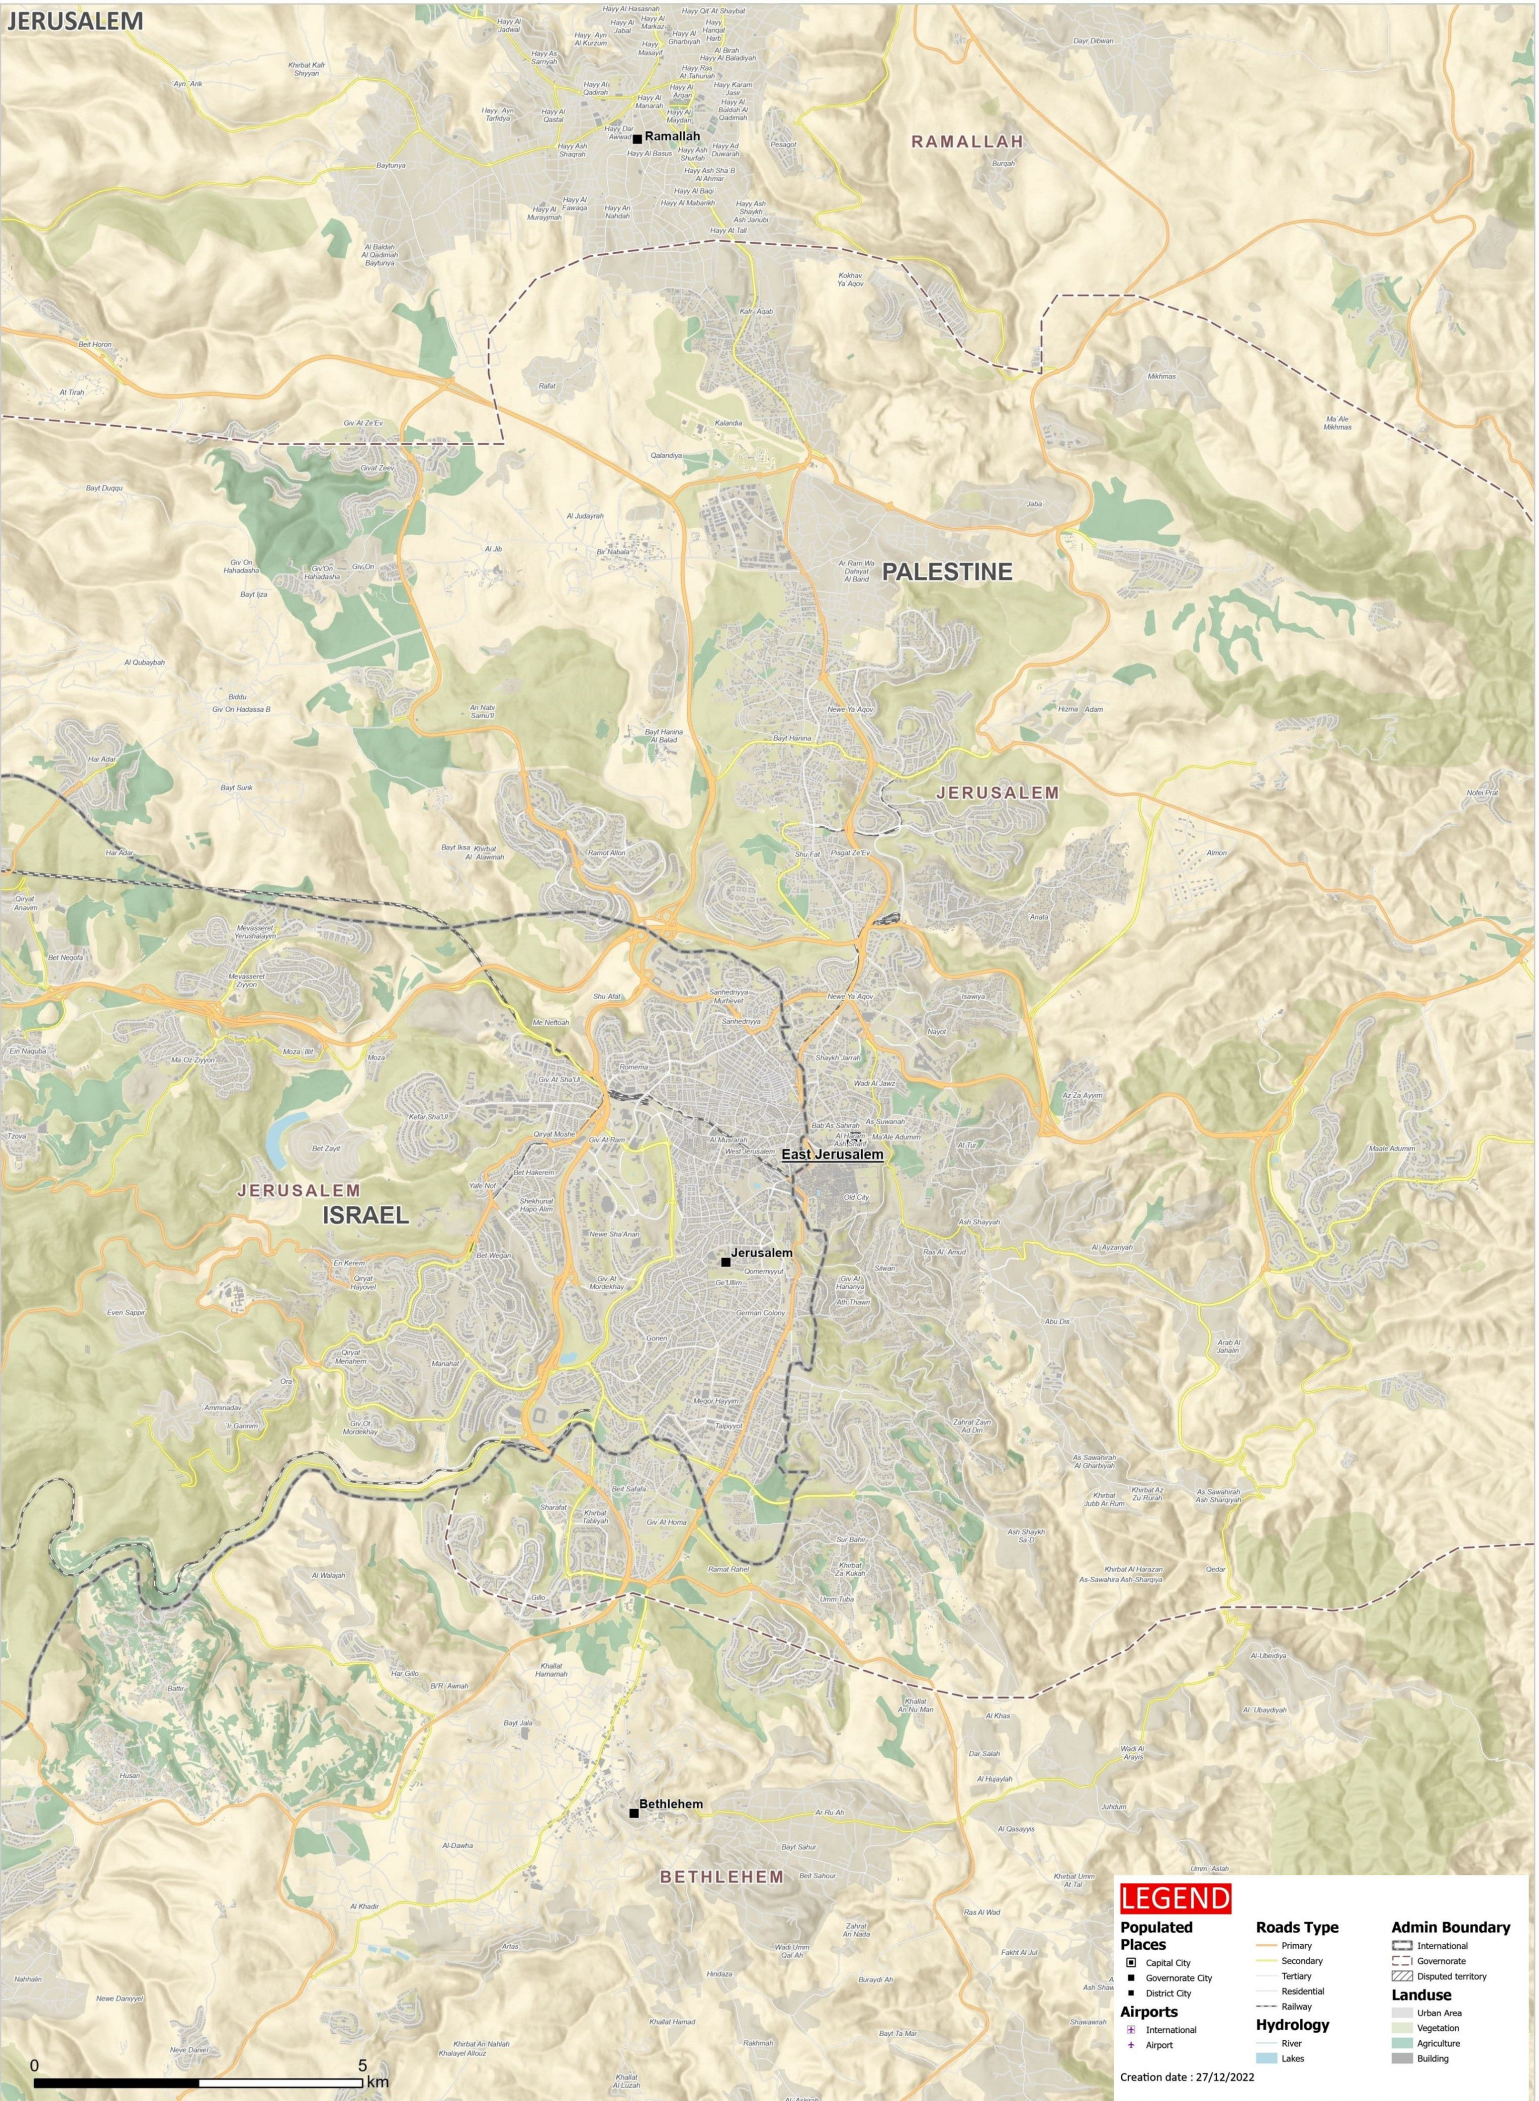

JERUSALEM

LEGEND

Populated Places	Roads Type	Admin Boundary
■ Capital City	— Primary	— International
■ Governorate City	— Secondary	— Governorate
■ District City	— Tertiary	— Disputed territory
Airports	— Residential	Landuse
✈ International	— Railway	■ Urban Area
✈ Airport	— River	■ Vegetation
	— Lakes	■ Agriculture
		■ Building