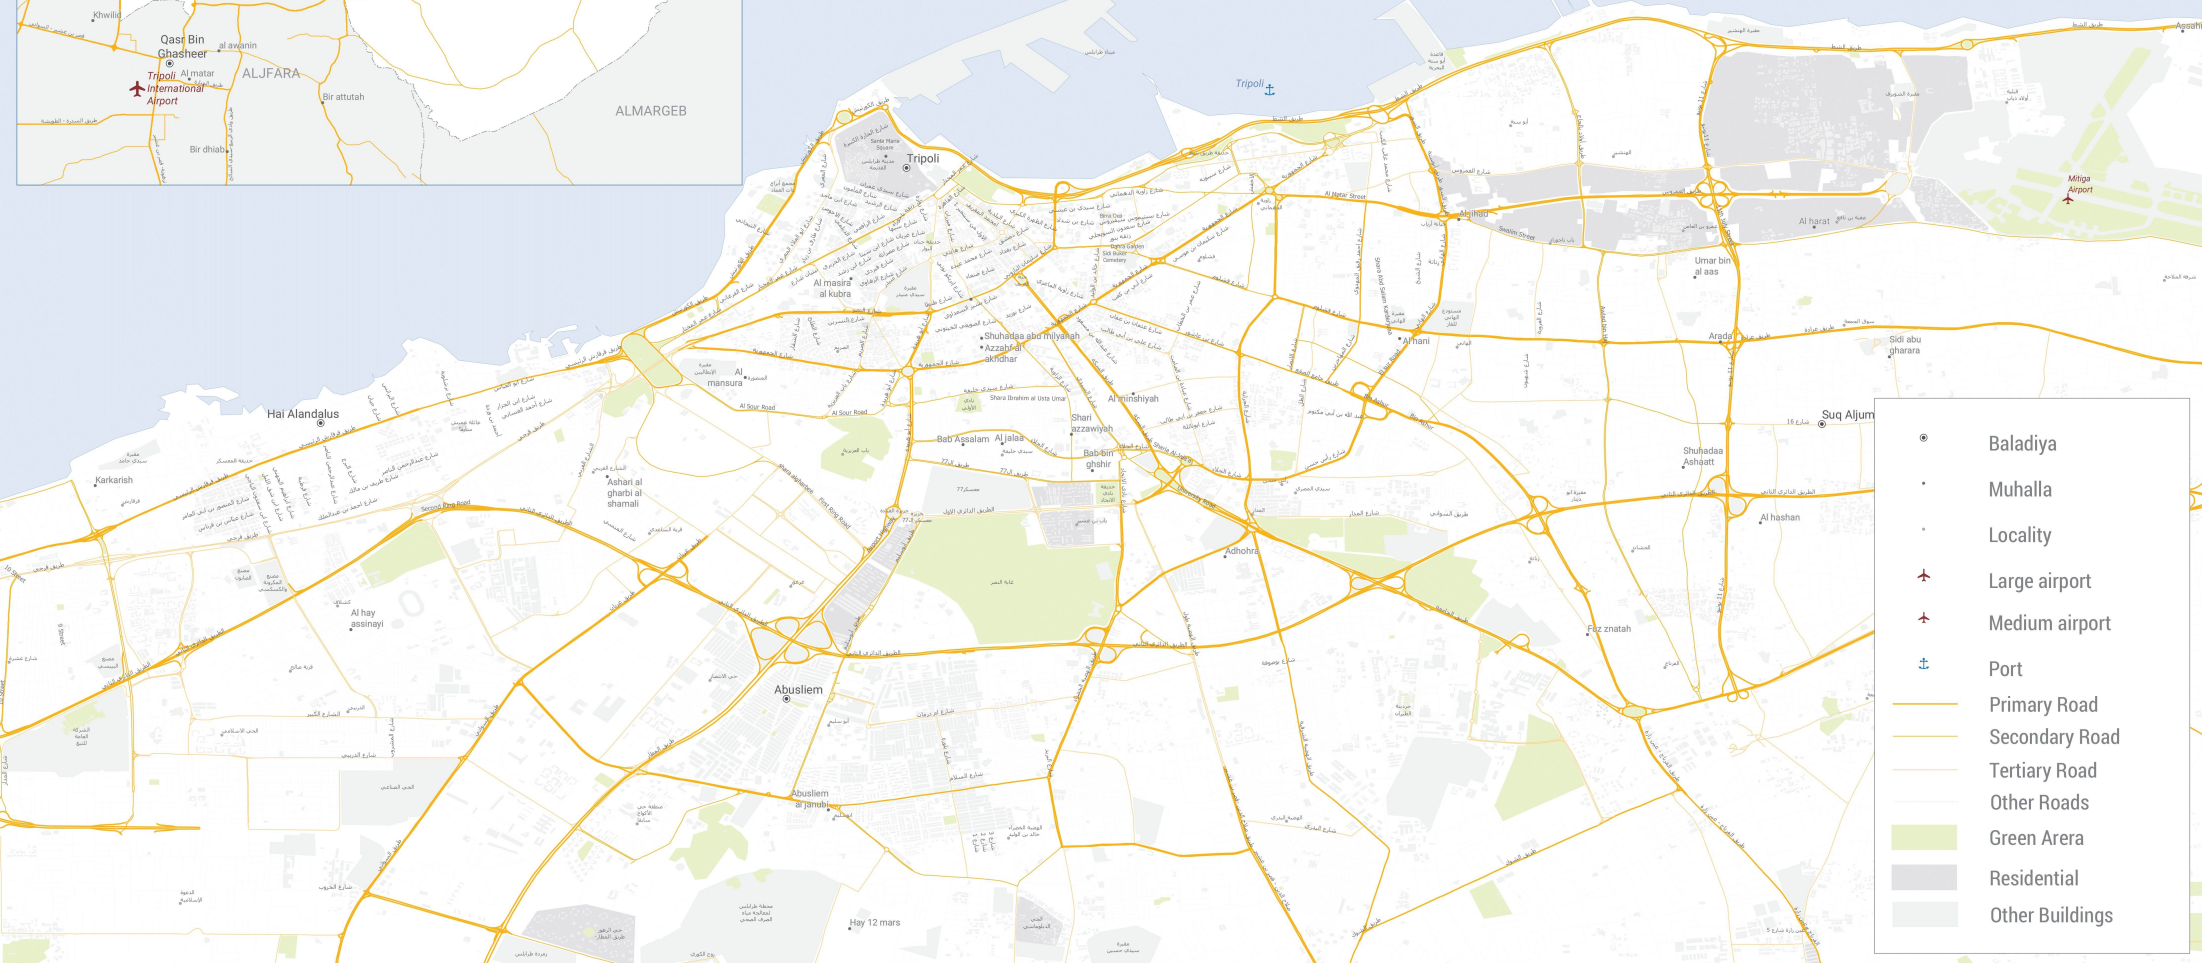

Tripoli

Mediterranean Sea

- Baladiya
- Muhalla
- Locality
- Large airport
- Medium airport
- Port
- Primary Road
- Secondary Road
- Tertiary Road
- Other Roads
- Green Arera
- Residential
- Other Buildings

The boundaries and names shown and the designations used on this map do not imply official endorsement or acceptance by the United Nations.
Creation date: April 2022 | Data As Of : 2017 | Source: CODs, GAUL, UN Agencies, Globeland30.com