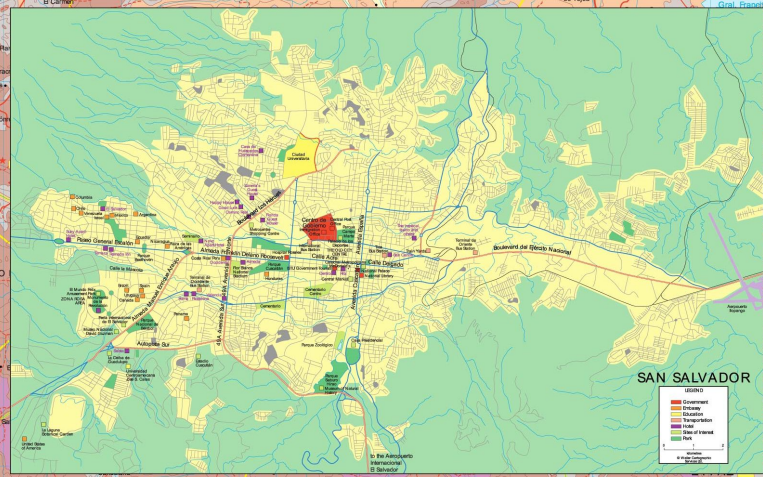

B Salvador Index

A	Amatitlan	H	San Juan	O	San Rafael
B	Apapa	I	San Mateo	P	San Salvador
C	Atlixco	J	San Marcos	Q	San Vicente
D	Chalatenango	K	San Miguel	R	Santa Ana
E	Chalatenango	L	San Pedro	S	Sonsonate
F	Chalatenango	M	San Rafael	T	Tehuacan
G	Chalatenango	N	San Salvador	V	Volcan

THE REGIONAL GUIDANCE MAP OF

El Salvador

1:50,000 Scale

EL SALVADOR

USULUTAN

USULUTAN is a small town in the northern part of El Salvador. It is located in the department of Usulután. The map shows its location relative to other towns in the region, including San Salvador, La Paz, and San Miguel. The map also shows the Pacific Ocean to the south and the Gulf of Fonseca to the southwest.

Weller 05101

WELLER CARTOGRAPHIC SERVICES LTD'S

El Salvador

Other titles created by Weller Cartographic Services Ltd. are: Topo, Shanghai, Mongolia, Beijing, Ho Chi Minh, Nicaragua, Honduras, Prince Edward Island and others for more information on Weller Cartographic Services Ltd. and our products visit our store on the World Wide Web at www.weller.co.uk or write to us at 2960 Cowgrove Crescent, Nanaimo, British Columbia, Canada, V8S 3P8. Publisher's enquiries accepted.